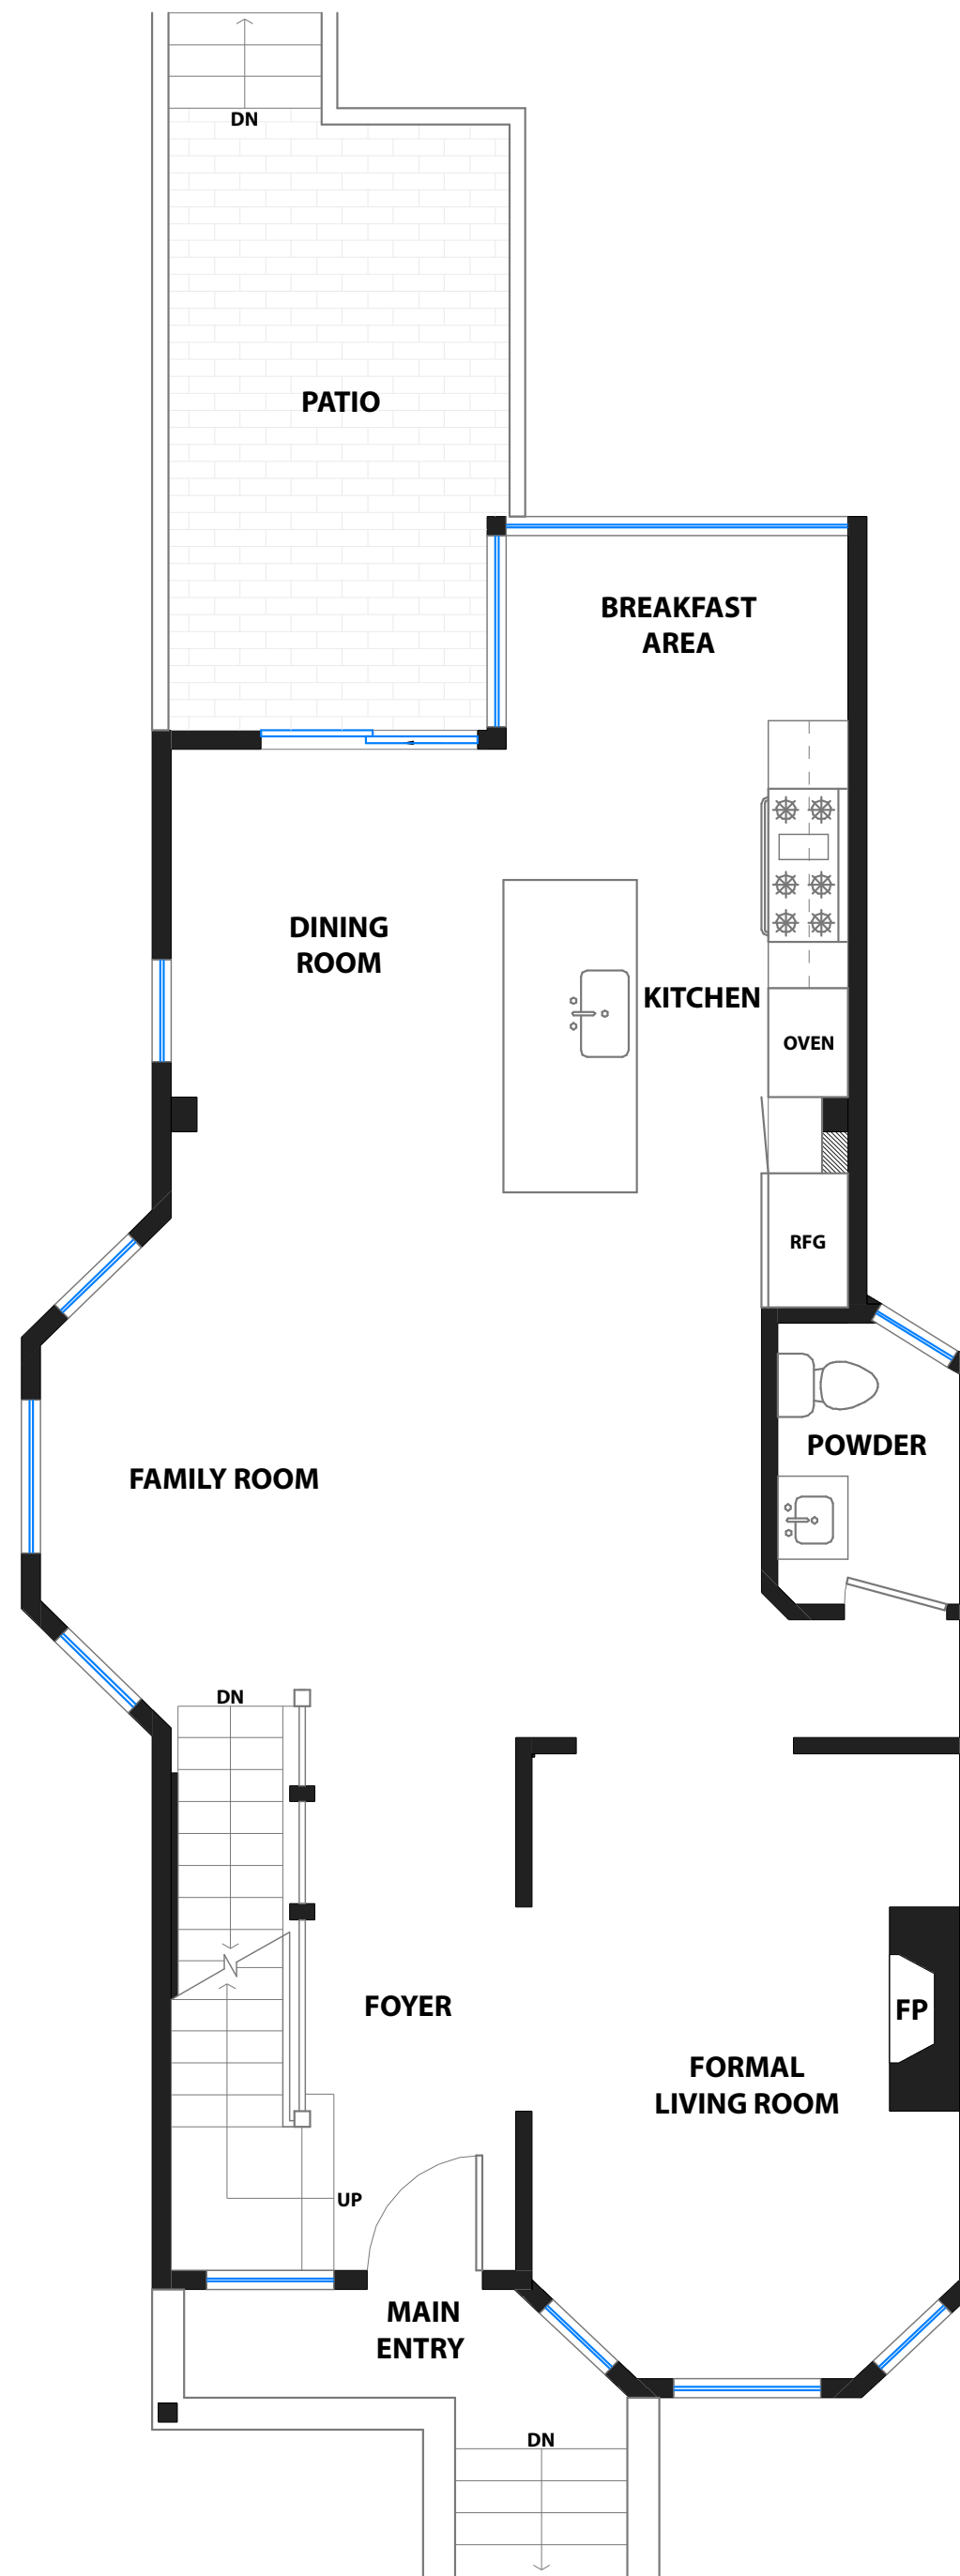

2323 GREENWICH STREET

SAN FRANCISCO, CALIFORNIA

COTTAGE

UPPER LEVEL

MAIN LEVEL

LOWER LEVEL

2323 GREENWICH STREET

SAN FRANCISCO, CALIFORNIA