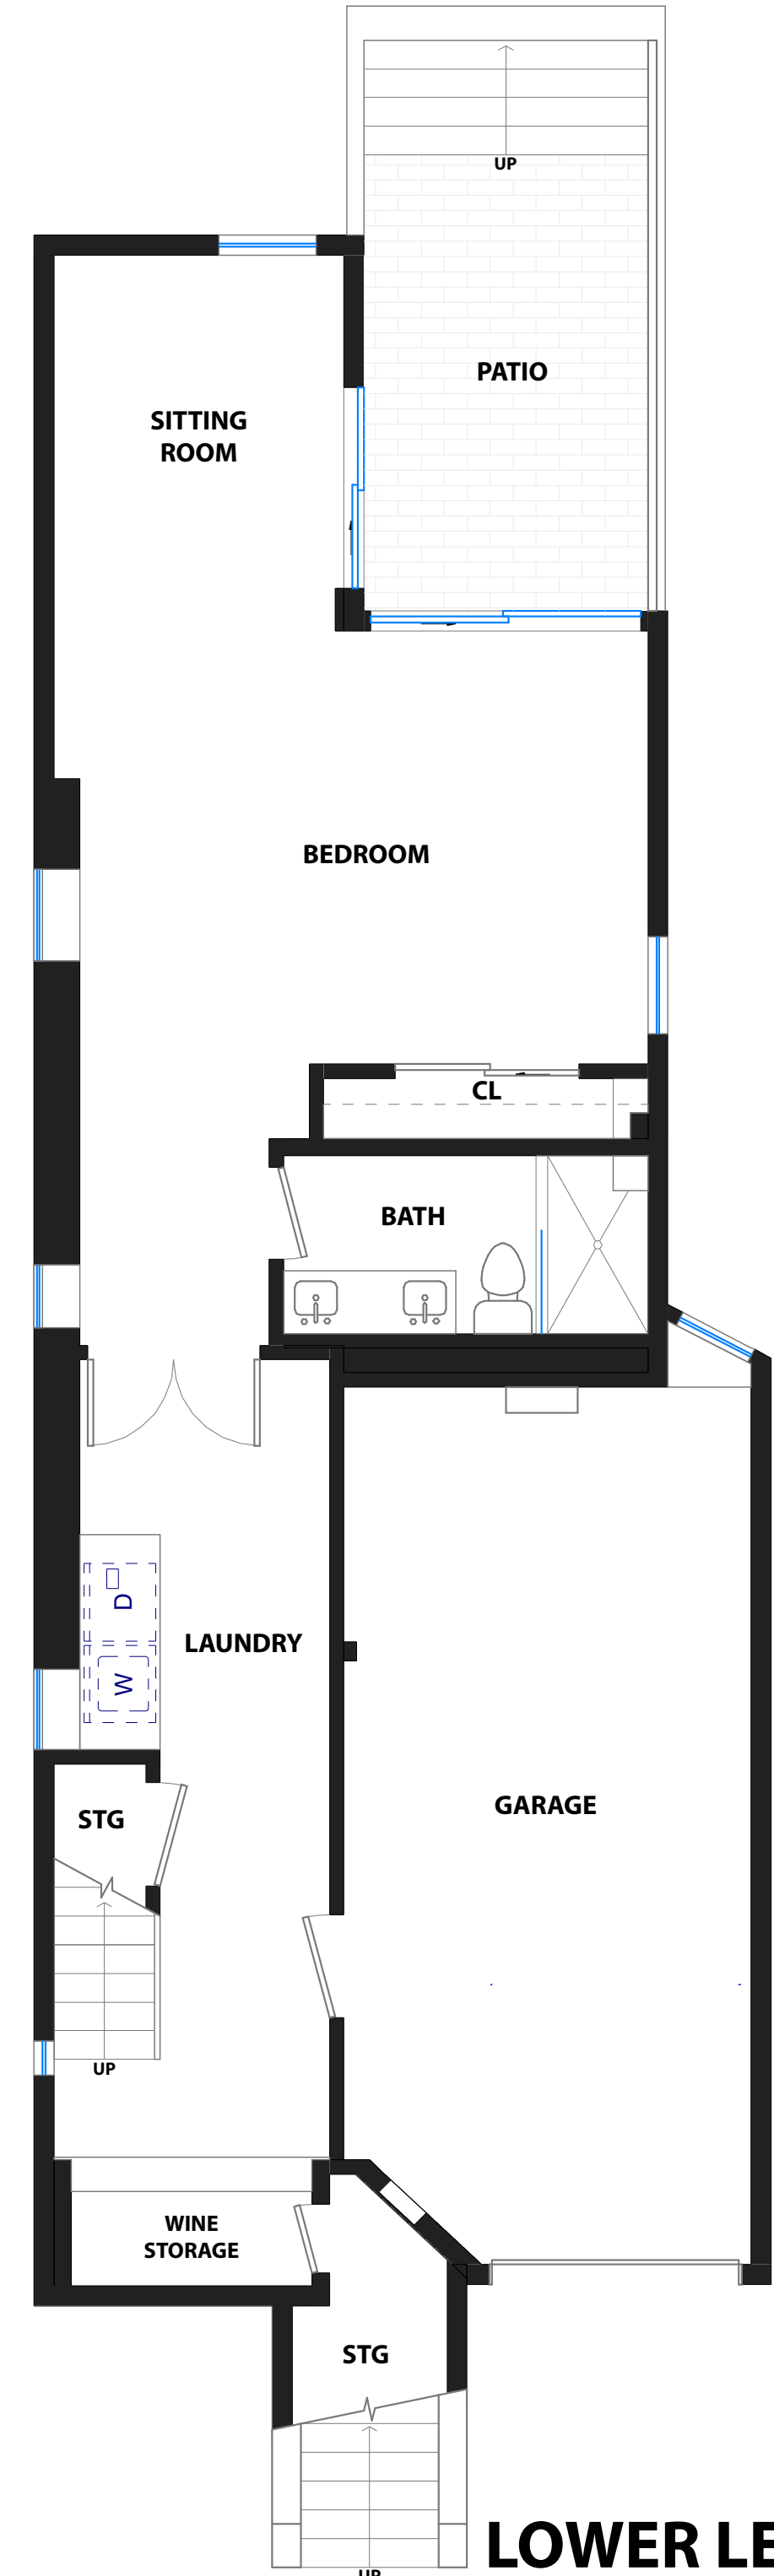

2323 GREENWICH STREET

SAN FRANCISCO, CALIFORNIA

COTTAGE

UPPER LEVEL

MAIN LEVEL

LOWER LEVEL

2323 GREENWICH STREET

SAN FRANCISCO, CALIFORNIA