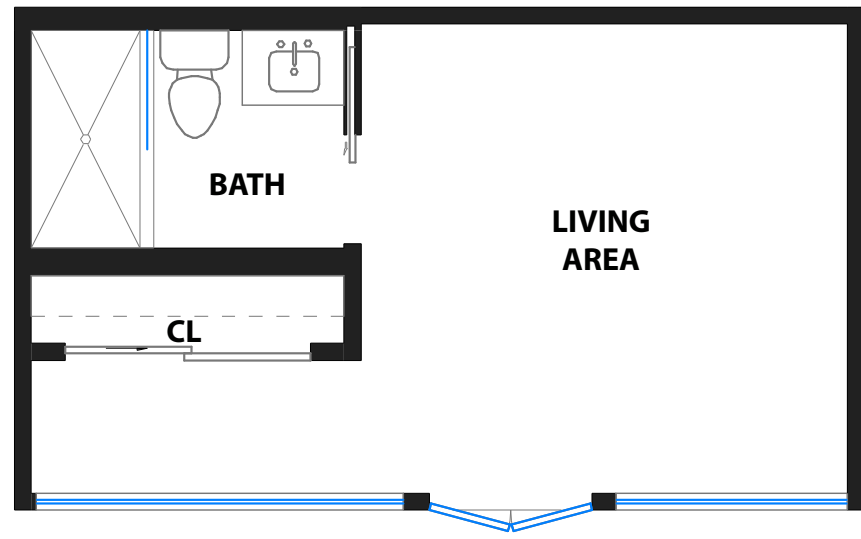

2323 GREENWICH STREET

SAN FRANCISCO, CALIFORNIA

COTTAGE

UPPER LEVEL

MAIN LEVEL

LOWER LEVEL

2323 GREENWICH STREET

SAN FRANCISCO, CALIFORNIA