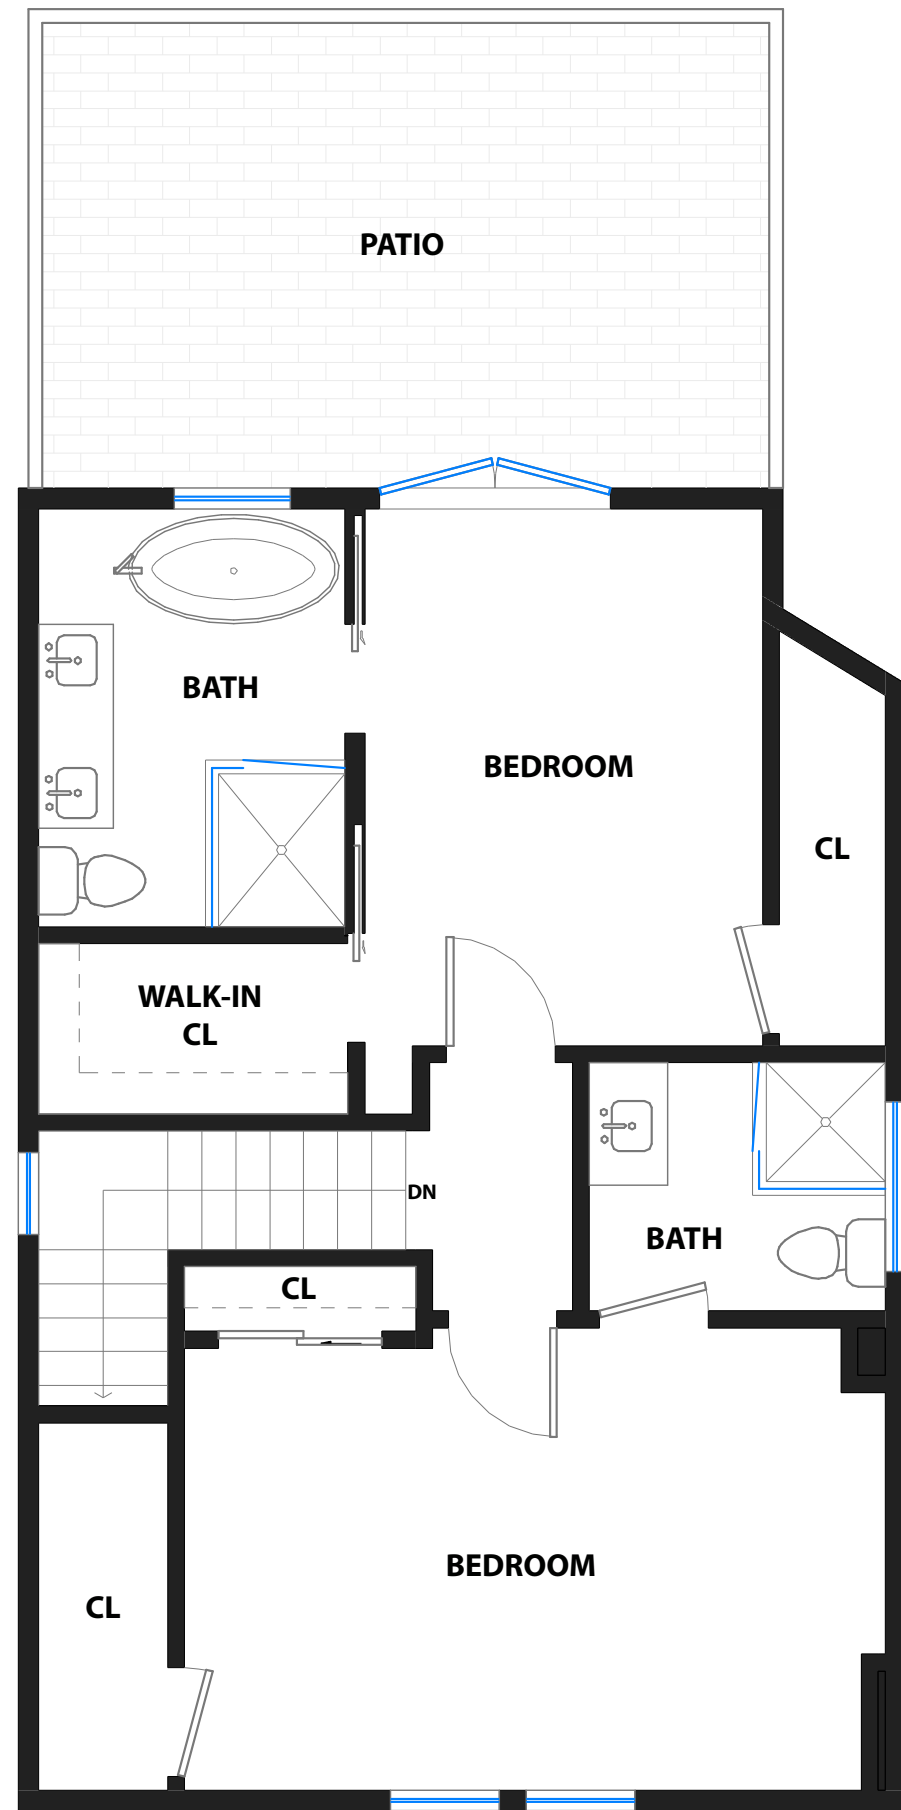

2323 GREENWICH STREET

SAN FRANCISCO, CALIFORNIA

COTTAGE

UPPER LEVEL

MAIN LEVEL

LOWER LEVEL

2323 GREENWICH STREET

SAN FRANCISCO, CALIFORNIA